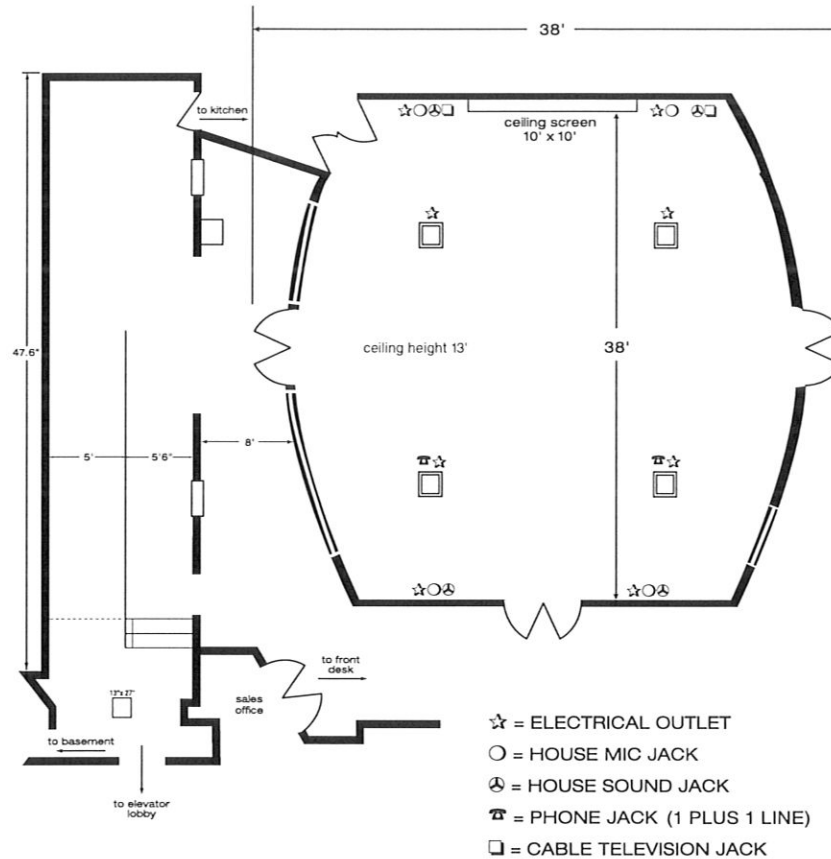

SKYLIGHT MULTIPURPOSE ROOM SPECIFICATIONS

- 450 square foot glass enclosed multi-purpose room for catered rehearsal dinners, social gatherings or corporate meetings
- Indoor/outdoor fireplace
- Floor mounted data and voice ports
- Built in Bar
- Capacities:
 Conference 22 people
 U-Shaped 16 people
 Classroom 24 people
 Theater 30 people
 Banquet 36 people
 Reception 40 people

MEETING PLANNER

BALLROOM & ATRIUM

ROOM SPECIFICATIONS

- Elegant 1440 square-foot ballroom for catered receptions, corporate meetings, weddings, and social gatherings
- 920 square feet of elegant pre-function space in a French-inspired atrium
- State-of-the-art sound system
- Ballroom maximum capacity:
Banquet 90 people
Theater 100 people
Reception 150 people
Classroom 45 people
U-Shape 23 people
- Two conference meeting suites (400 square feet each) accommodating up to 12 seated boardroom style
- Ceiling height 13'