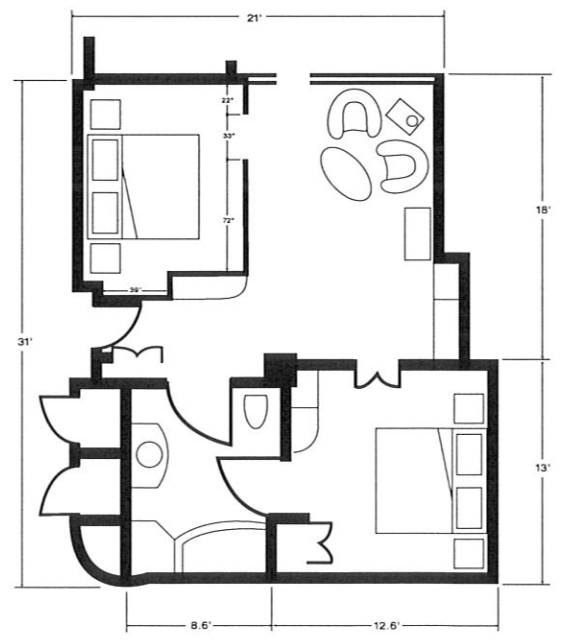

SKYLIGHT MULTIPURPOSE ROOM SPECIFICATIONS

- 450 square foot glass enclosed multi-purpose room for catered rehearsal dinners, social gatherings or corporate meetings
- Indoor/outdoor fireplace
- Floor mounted data and voice ports
- Built in Bar
- Capacities:
 Conference 22 people
 U-Shaped 16 people
 Classroom 24 people
 Theater 30 people
 Banquet 36 people
 Reception 40 people

MEETING PLANNER

BALLROOM & ATRIUM

ROOM SPECIFICATIONS

- Elegant 1440 square-foot ballroom for catered receptions, corporate meetings, weddings, and social gatherings
- 920 square feet of elegant pre-function space in a French-inspired atrium
- State-of-the-art sound system
- Ballroom maximum capacity:
Banquet 90 people
Theater 100 people
Reception 150 people
Classroom 45 people
U-Shape 23 people
- Two conference meeting suites (400 square feet each) accommodating up to 12 seated boardroom style
- Ceiling height 13'

GUEST SUITE STYLES

DELUXE SUITE
 Average 595 sq. ft.

MASTER SUITE
 720 sq. ft.

SPA SUITE
 414 sq. ft.

TWO BEDROOM SUITE
 651 sq. ft.