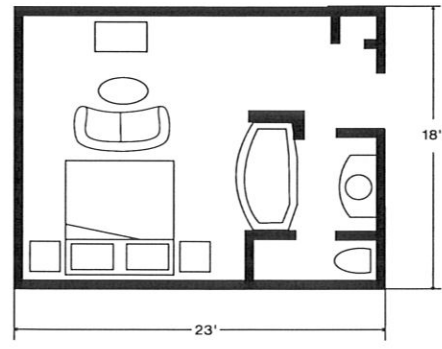

SKYLIGHT MULTIPURPOSE ROOM SPECIFICATIONS

- 450 square foot glass enclosed multi-purpose room for catered rehearsal dinners, social gatherings or corporate meetings
- Indoor/outdoor fireplace
- Floor mounted data and voice ports
- Built in Bar
- Capacities:
 Conference 22 people
 U-Shaped 16 people
 Classroom 24 people
 Theater 30 people
 Banquet 36 people
 Reception 40 people

MEETING PLANNER

BALLROOM & ATRIUM

ROOM SPECIFICATIONS

- Elegant 1440 square-foot ballroom for catered receptions, corporate meetings, weddings, and social gatherings
- 920 square feet of elegant pre-function space in a French-inspired atrium
- State-of-the-art sound system
- Ballroom maximum capacity:
Banquet 90 people
Theater 100 people
Reception 150 people
Classroom 45 people
U-Shape 23 people
- Two conference meeting suites (400 square feet each) accommodating up to 12 seated boardroom style
- Ceiling height 13'

GUEST SUITE STYLES

DELUXE SUITE
 Average 595 sq. ft.

MASTER SUITE
 720 sq. ft.

SPA SUITE
 414 sq. ft.

TWO BEDROOM SUITE
 651 sq. ft.