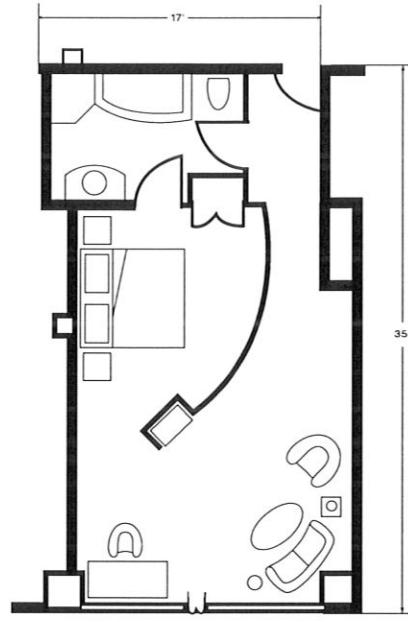

SKYLIGHT MULTIPURPOSE ROOM SPECIFICATIONS

- 450 square foot glass enclosed multi-purpose room for catered rehearsal dinners, social gatherings or corporate meetings
- Indoor/outdoor fireplace
- Floor mounted data and voice ports
- Built in Bar
- Capacities:
 Conference 22 people
 U-Shaped 16 people
 Classroom 24 people
 Theater 30 people
 Banquet 36 people
 Reception 40 people

MEETING PLANNER

BALLROOM & ATRIUM

ROOM SPECIFICATIONS

- Elegant 1440 square-foot ballroom for catered receptions, corporate meetings, weddings, and social gatherings
- 920 square feet of elegant pre-function space in a French-inspired atrium
- State-of-the-art sound system
- Ballroom maximum capacity:
Banquet 90 people
Theater 100 people
Reception 150 people
Classroom 45 people
U-Shape 23 people
- Two conference meeting suites (400 square feet each) accommodating up to 12 seated boardroom style
- Ceiling height 13'

GUEST SUITE STYLES

DELUXE SUITE
 Average 595 sq. ft.

MASTER SUITE
 720 sq. ft.

SPA SUITE
 414 sq. ft.

TWO BEDROOM SUITE
 651 sq. ft.