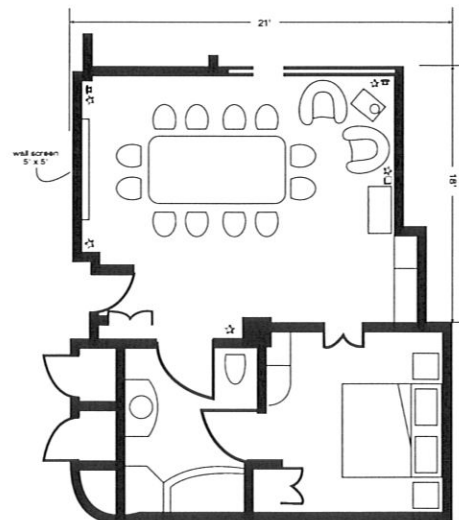

SKYLIGHT MULTIPURPOSE ROOM SPECIFICATIONS

- 450 square foot glass enclosed multi-purpose room for catered rehearsal dinners, social gatherings or corporate meetings
- Indoor/outdoor fireplace
- Floor mounted data and voice ports
- Built in Bar
- Capacities:
 Conference 22 people
 U-Shaped 16 people
 Classroom 24 people
 Theater 30 people
 Banquet 36 people
 Reception 40 people

MEETING PLANNER

BALLROOM & ATRIUM

ROOM SPECIFICATIONS

- Elegant 1440 square-foot ballroom for catered receptions, corporate meetings, weddings, and social gatherings
- 920 square feet of elegant pre-function space in a French-inspired atrium
- State-of-the-art sound system
- Ballroom maximum capacity:
Banquet 90 people
Theater 100 people
Reception 150 people
Classroom 45 people
U-Shape 23 people
- Two conference meeting suites (400 square feet each) accommodating up to 12 seated boardroom style
- Ceiling height 13'