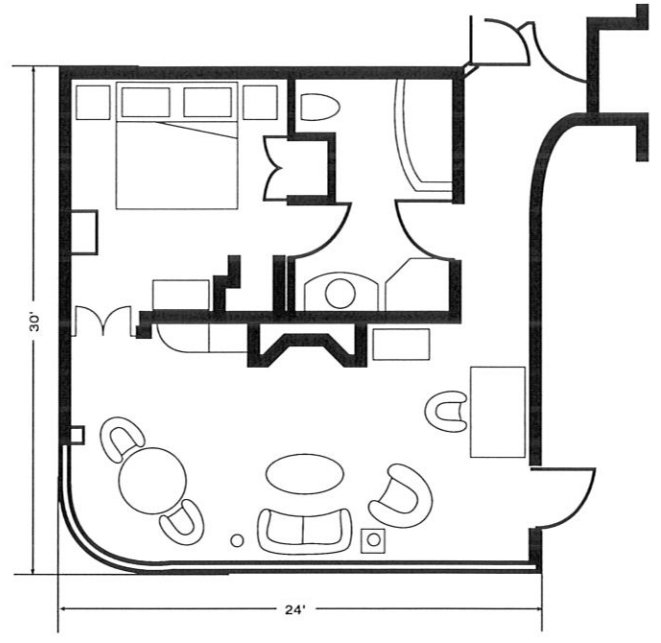

MASTER SUITE
720 sq. ft.