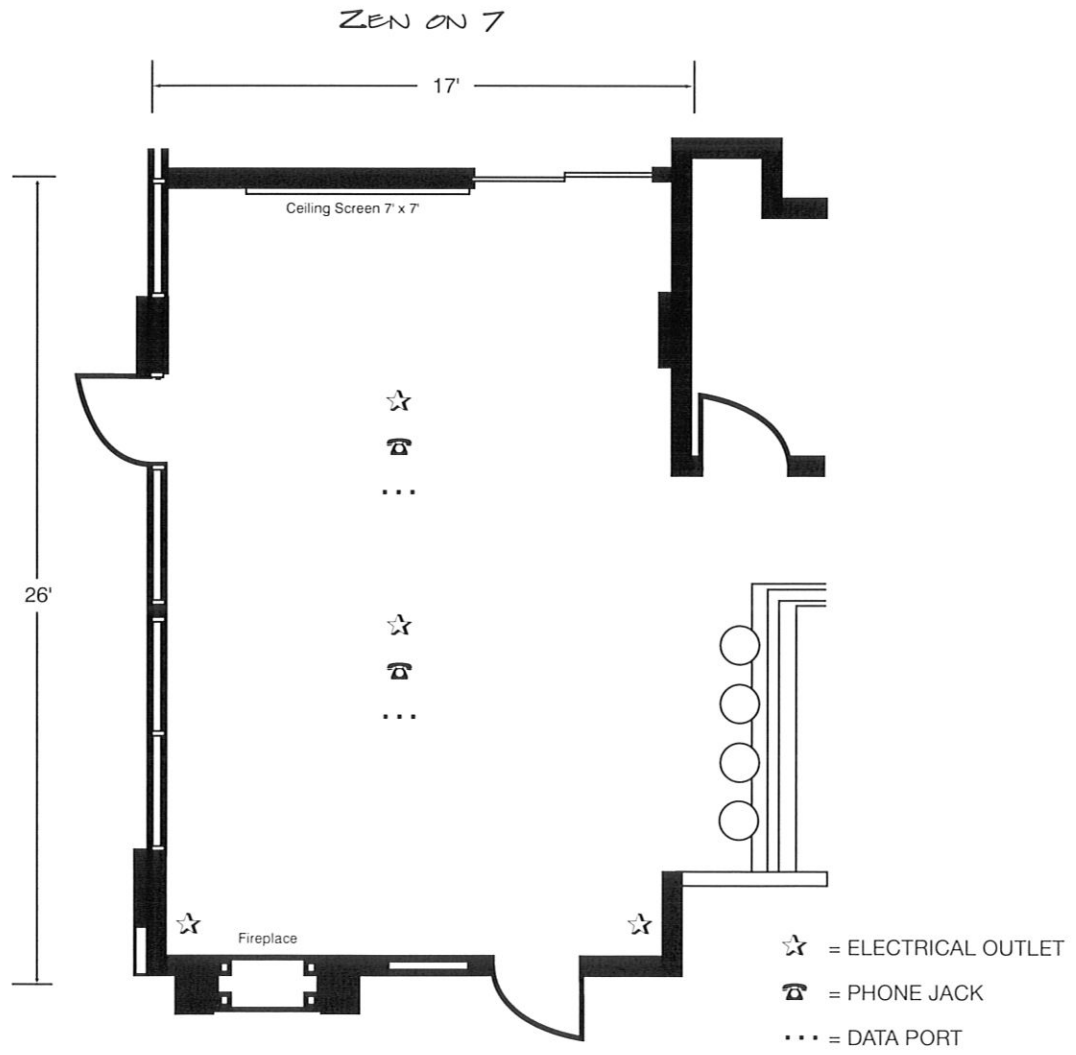

SKYLIGHT MULTIPURPOSE ROOM SPECIFICATIONS

- 450 square foot glass enclosed multi-purpose room for catered rehearsal dinners, social gatherings or corporate meetings
- Indoor/outdoor fireplace
- Floor mounted data and voice ports
- Built in Bar
- Capacities:
 Conference 22 people
 U-Shaped 16 people
 Classroom 24 people
 Theater 30 people
 Banquet 36 people
 Reception 40 people